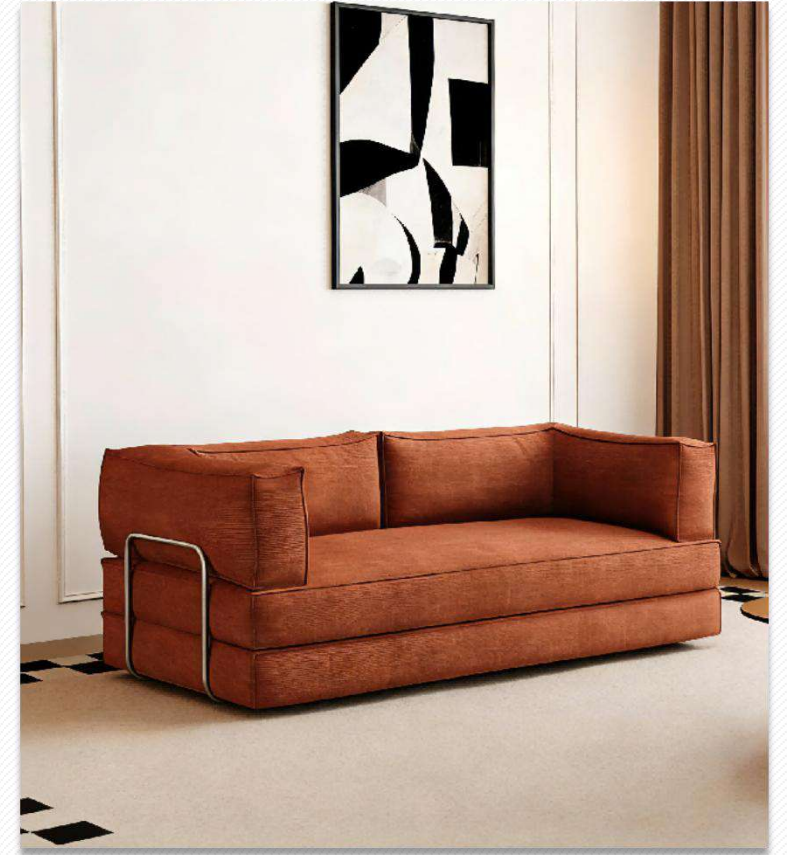

COMPACT FURNITURE

Modern and Popular Choice

**YT107****SOFA Description****Product Name: TOGO Sofa****SIZE:** (cm)

Single: L84*W101*H75 Weight:13KG

Ottoman: L84*W62*H36 Weight:5KG

Two Seats: L130*W101*H75 23KG

Three Seats: L160*W101*H75 29KG

**Material:**

Fabric : Chenille Linen

Filling: High polymer compressible sponge
Full silk wool wrapping**Optional Color:**

YT101

Size(CM)	CBM	Weight(KG)
150*100*70	0.21	40
180*100*70	0.28	43
200*100*70	0.30	46