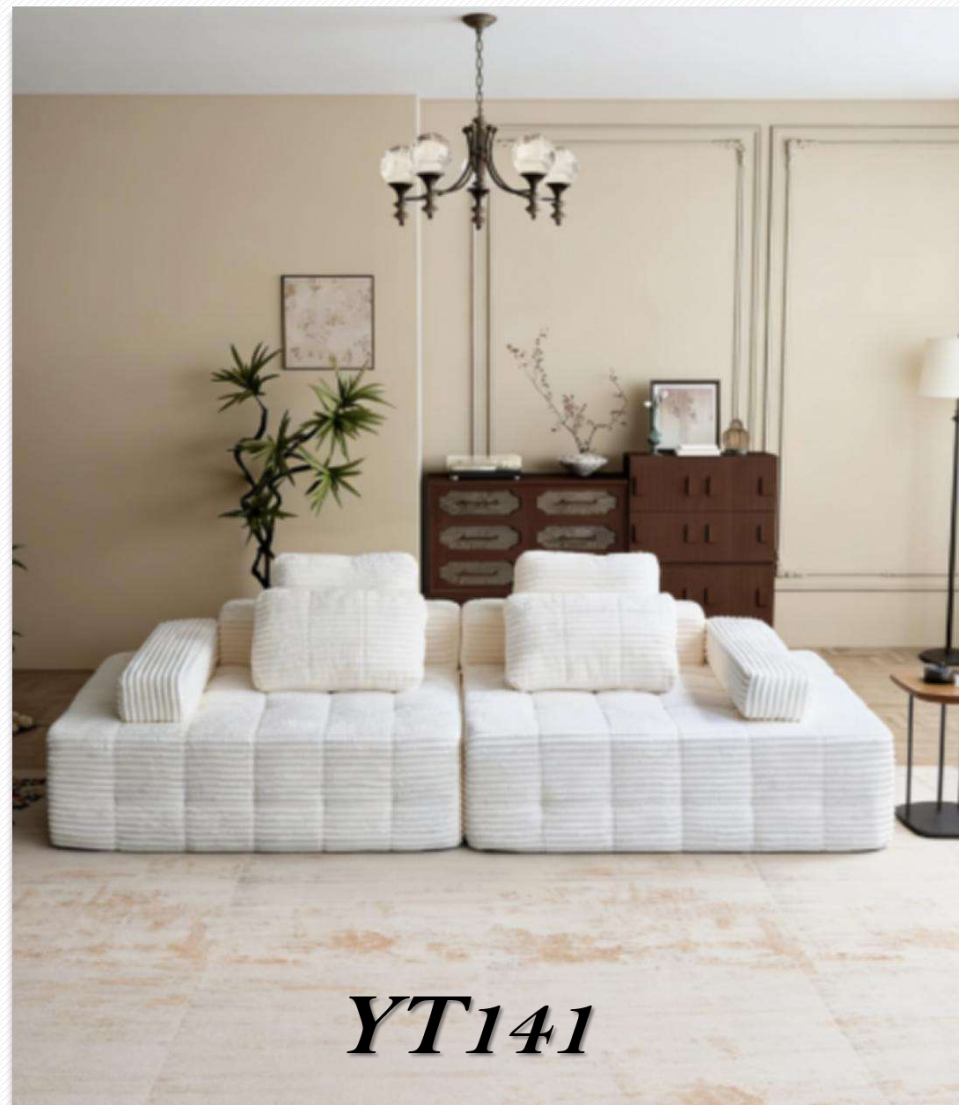

Folding Sofa Bed

An ideal solution to temporary sleeping accommodation

YT105

Size(CM)	CBM	Weight(KG)
85*85*70	0.078	15

YT129

Size(CM)	CBM	Weight(KG)
L200*W85*H66 Expand:200*100*33	0.2	35

COMPRESSION SERIES

Size(CM)	CBM	Weight(KG)
267*170*70	0.293	70.5