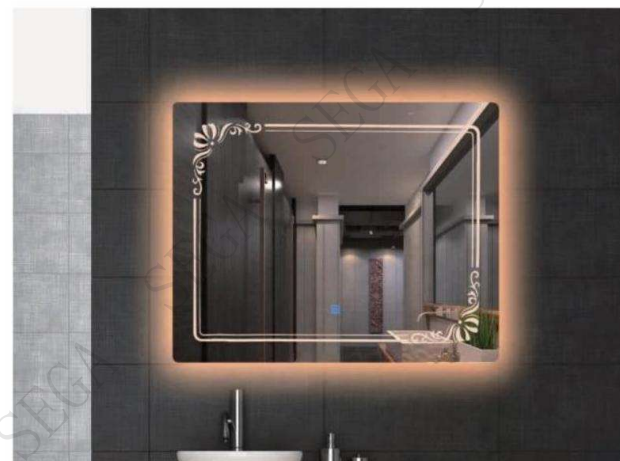

FK-030

L-1001  
Size:800x600mm

L-1003  
Size:800x600mm

L-1004  
Size:800x600mm

One Touch Opens LED Lighting

L-1005  
Size:800x600mm

L-1006  
Size:800x600mm

L-1007  
Size:800x600mm

L-1008  
Size:800x600mm

L-1009  
Size:800x600mm

LEO  
mirror

L-1010  
Size:800x600mm

L-1011  
Size:800x600mm

**L-1012**  
Size:800x600mm

**L-1013**  
Size:800x600mm

**L-1014**  
Size:800x600mm