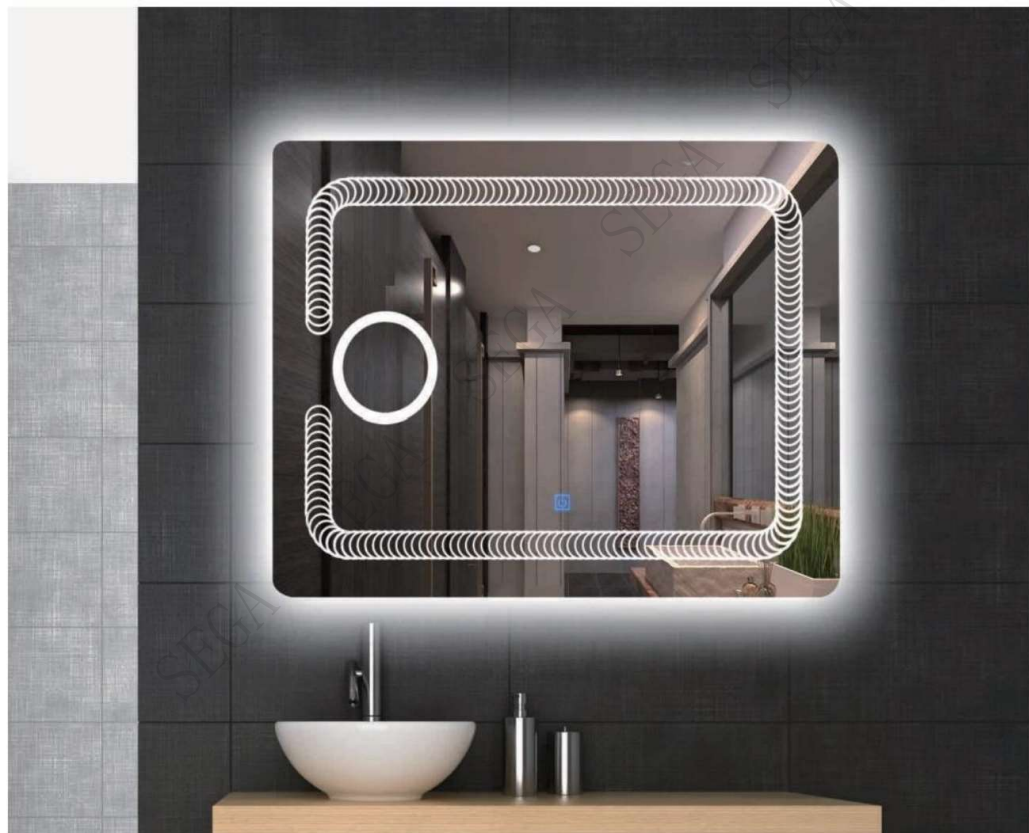

FK-030

L-1001  
Size:800x600mm

L-1003  
Size:800x600mm

L-1004  
Size:800x600mm

One Touch Opens LED Lighting

L-1005  
Size:800x600mm

L-1006  
Size:800x600mm

L-1007  
Size:800x600mm