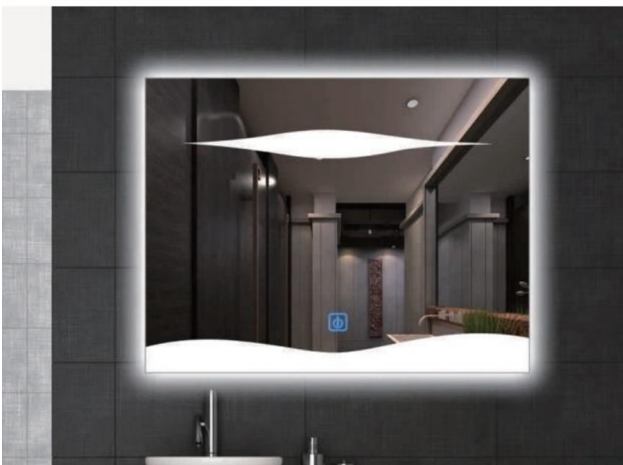

L-1018
Size:800x600mm

L-1019
Size:800x600mm

LEO
mirror