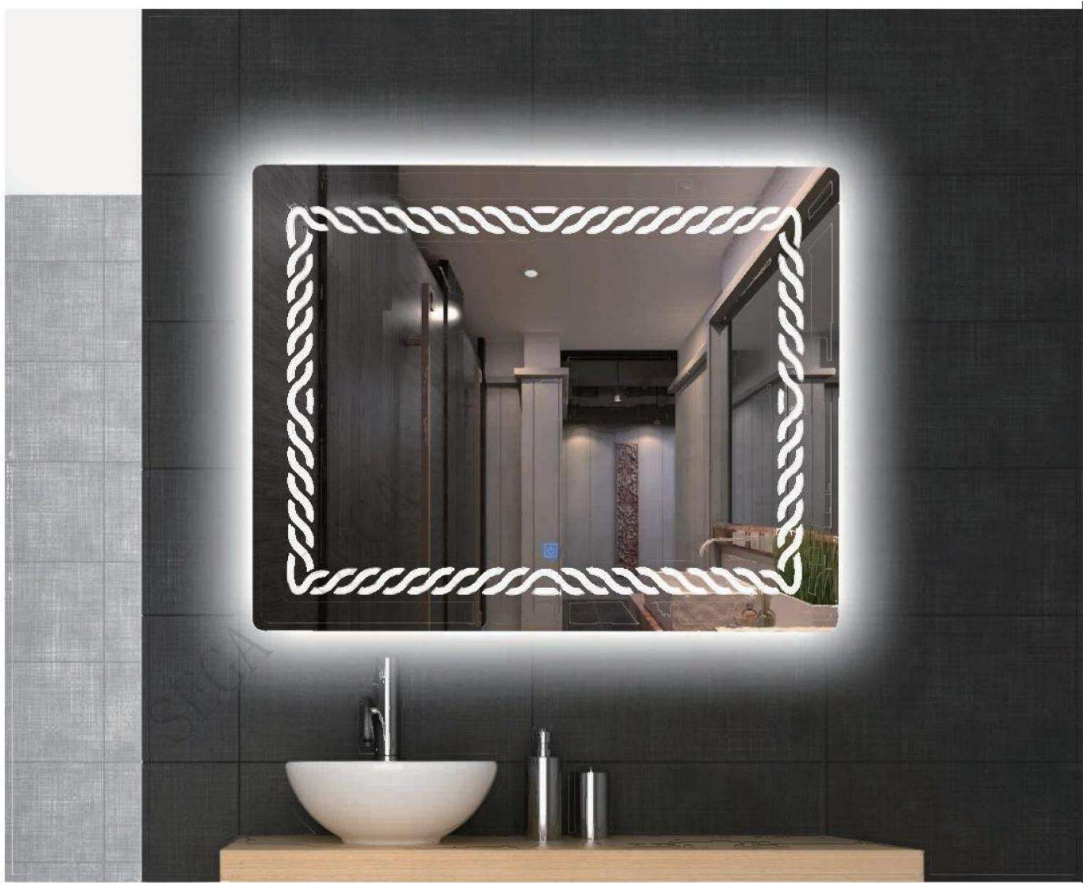

FK-030

L-1001  
Size:800x600mm

L-1003  
Size:800x600mm

L-1004  
Size:800x600mm

One Touch Opens LED Lighting

L-1005  
Size:800x600mm

L-1006  
Size:800x600mm

L-1007  
Size:800x600mm