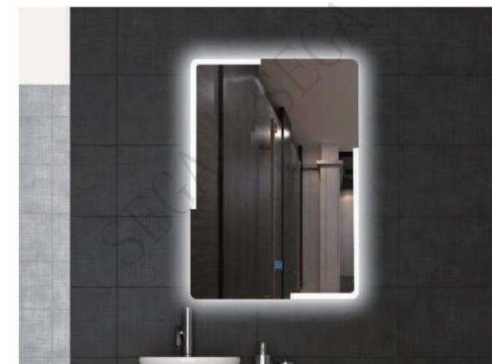

L-1048
Size:800x600mm